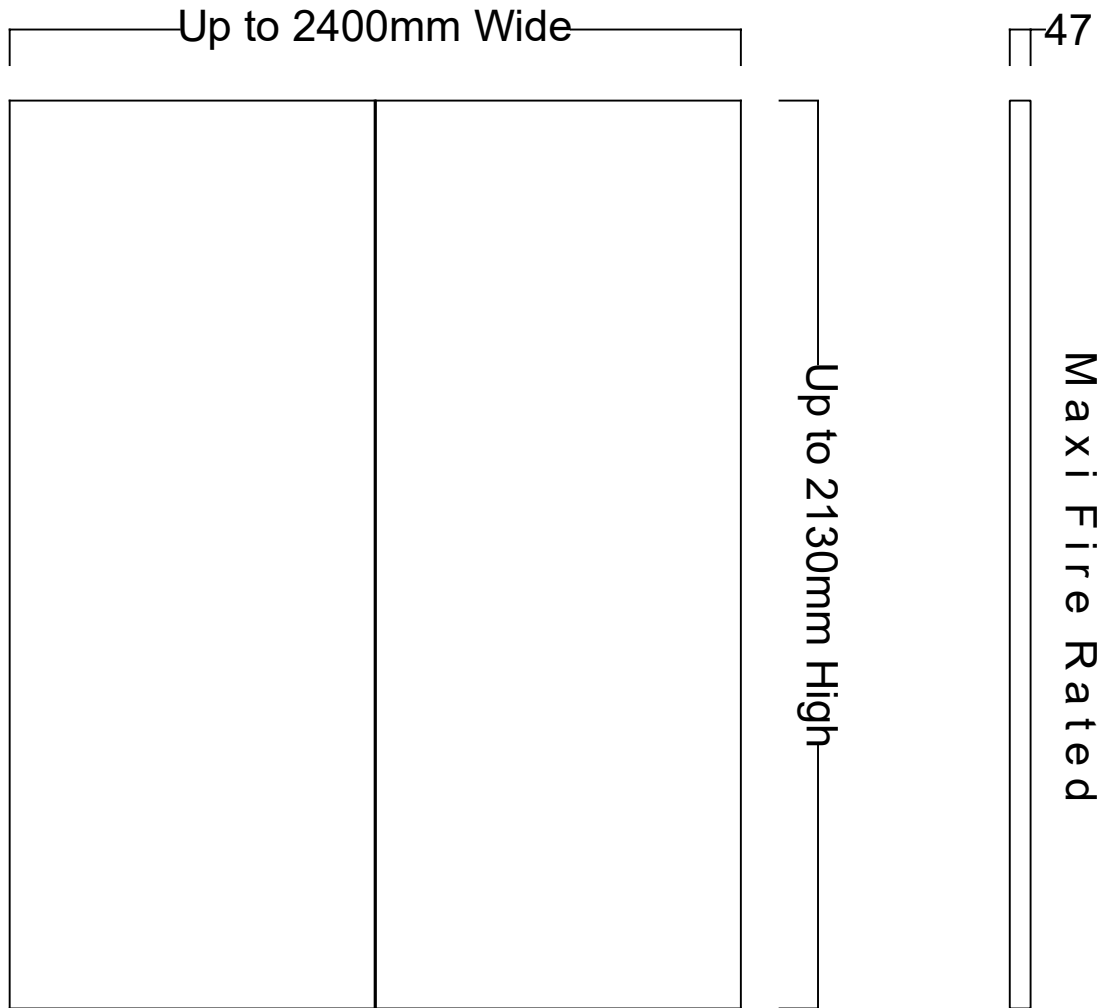

Elevation

Cross Section

Taylor's Doors & Frames Pty Ltd

20 Orchard Road
Brookvale NSW 2100
Ph: + 61 2 9905 1222
Email: admin@taylor'sdoors.com.au

General Notes:

www.taylor'sdoors.com.au

Drawn By: Peter Mole

Date: 19th December 2014

Drawing ID: DoorElevation21302400

Sheet:

1 of 1

Revision: A