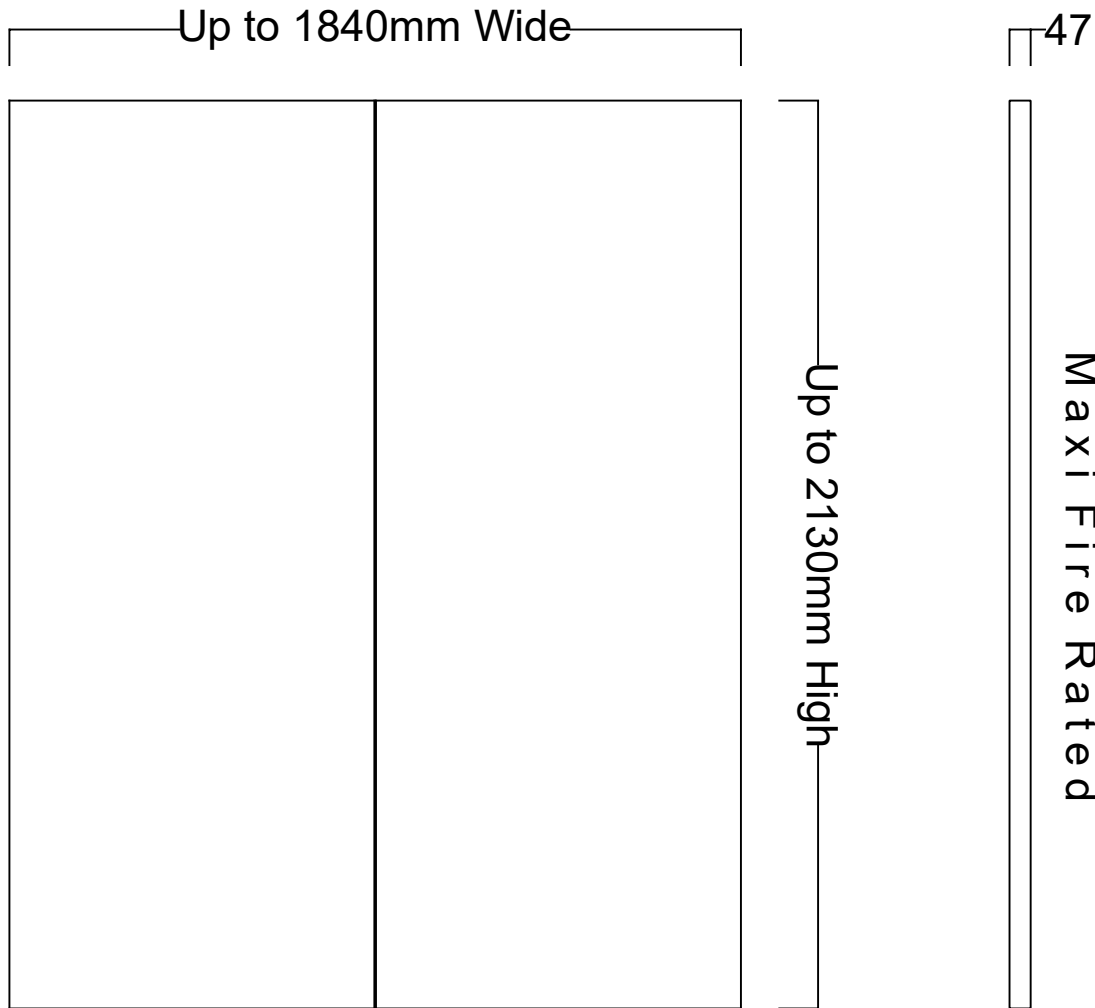

Elevation

Cross Section

Taylor's Doors & Frames Pty Ltd

20 Orchard Road
Brookvale NSW 2100
Ph: + 61 2 9905 1222
Email: admin@taylor'sdoors.com.au

General Notes:

www.taylor'sdoors.com.au

Drawn By: Peter Mole

Date: 19th December 2014

Drawing ID: DoorElevation21301840

Sheet:

1 of 1

Revision: A