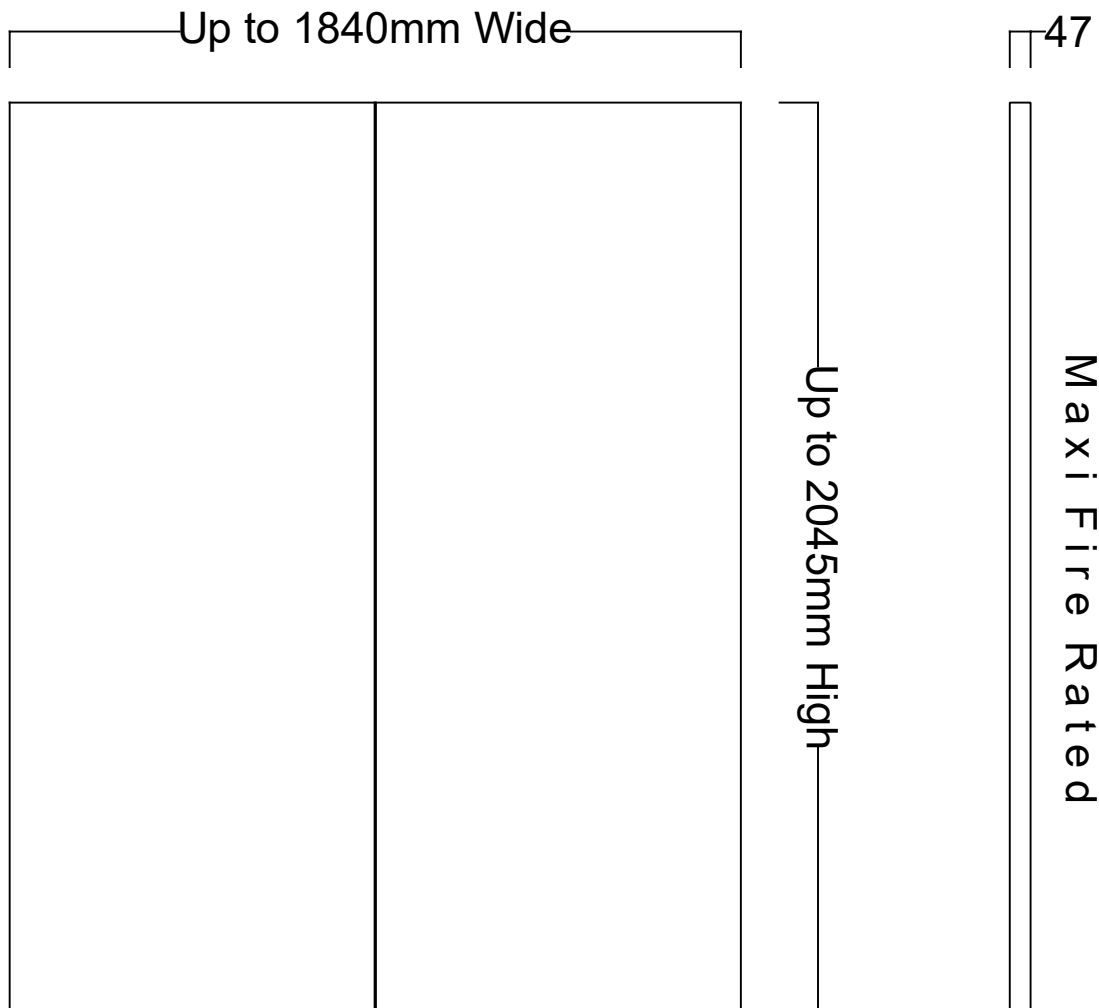

Elevation

Cross Section

Taylor's Doors & Frames Pty Ltd

20 Orchard Road
Brookvale NSW 2100
Ph: + 61 2 9905 1222
Email: admin@taylor'sdoors.com.au

General Notes:

www.taylor'sdoors.com.au

Drawn By: Peter Mole

Date: 19th December 2014

Drawing ID: DoorElevation20451840

Sheet:

1 of 1

Revision: A