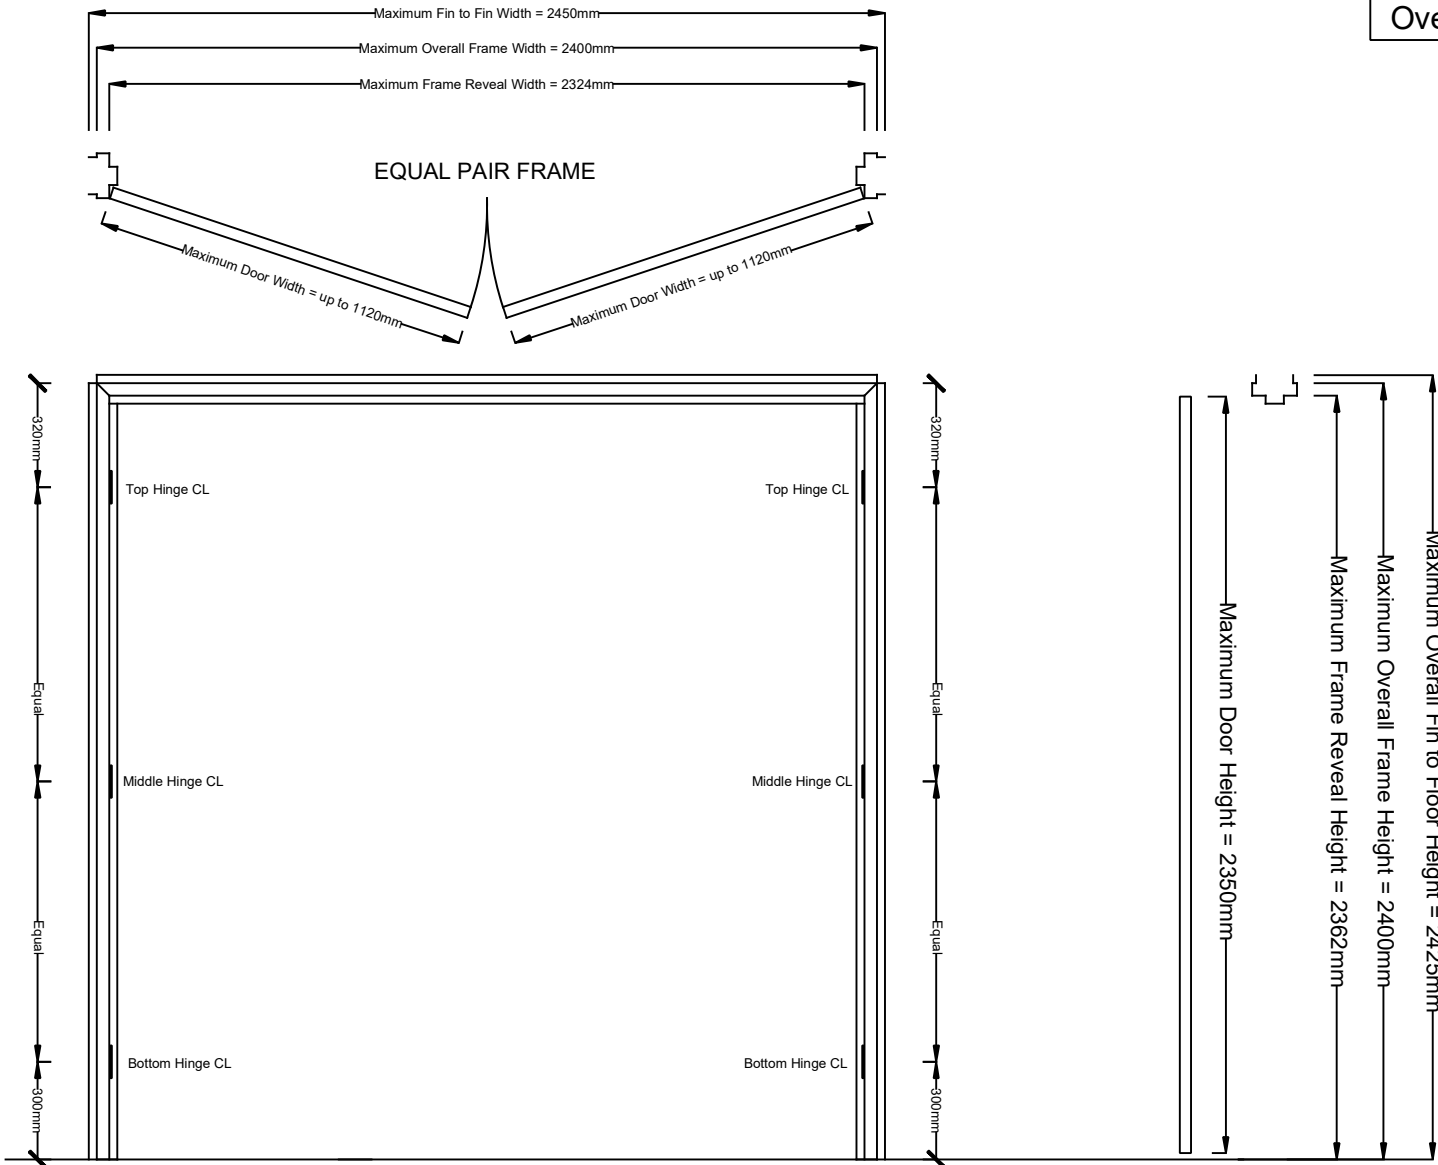

Overall Frame Height: up to 2400mm
 Overall Frame Width: up to 2400mm

Taylor's Doors & Frames Pty Ltd

20 Orchard Road
 Brookvale NSW 2100
 Ph: + 61 2 9905 1222
 Email: admin@taylor'sdoors.com.au

General Notes:
 NOT TO SCALE
www.taylor'sdoors.com.au

Drawn By: Peter Mole
 Date: 23rd April 2015
 Drawing ID: 24001200ElevationPF

Sheet:
 1 of 1
 Revision: A