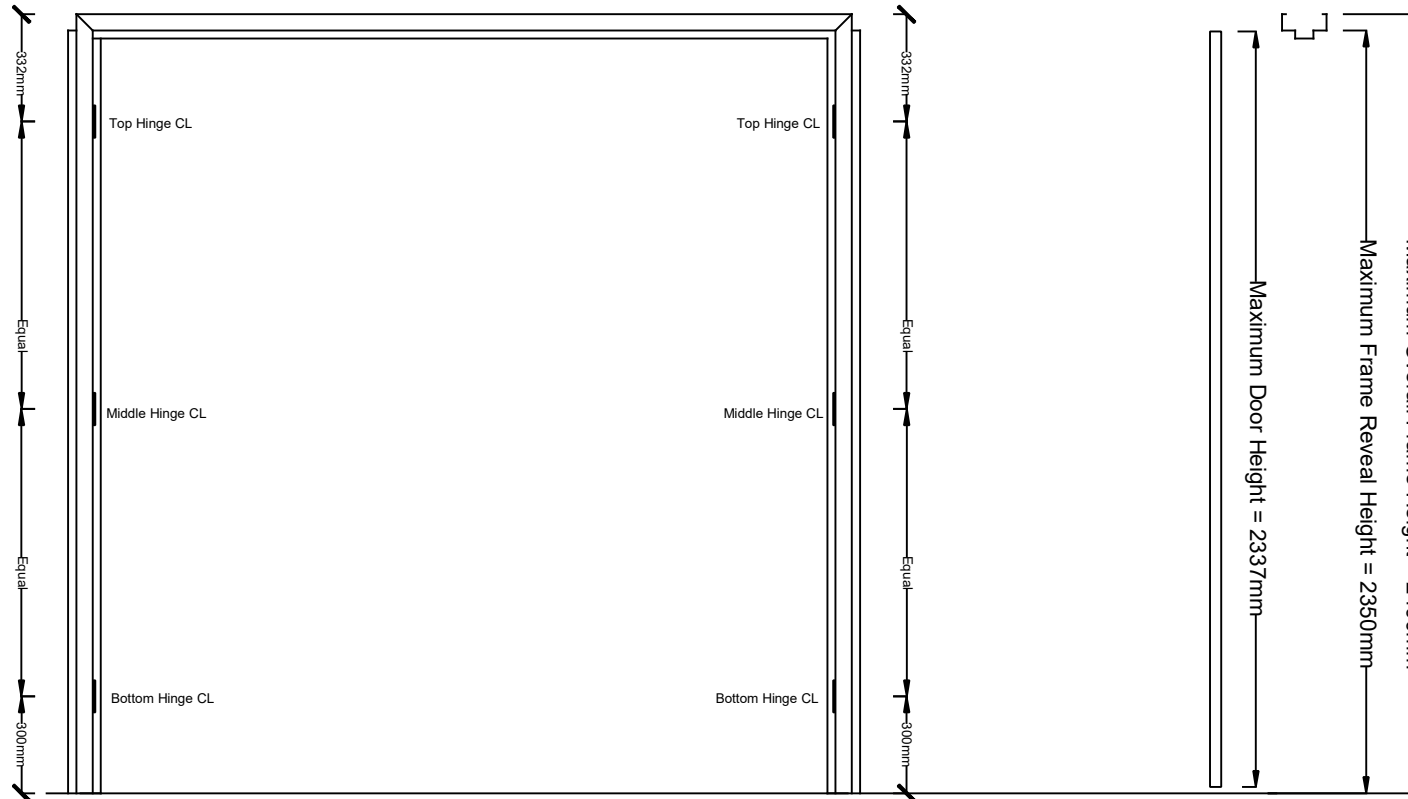

Overall Frame Height: up to 2400mm  
 Overall Frame Width: up to 2400mm

Drawn By: Peter Mole

Date: 23rd April 2015

Drawing ID: 24002400ElevationNG

Sheet:

1 of 1

Revision: A