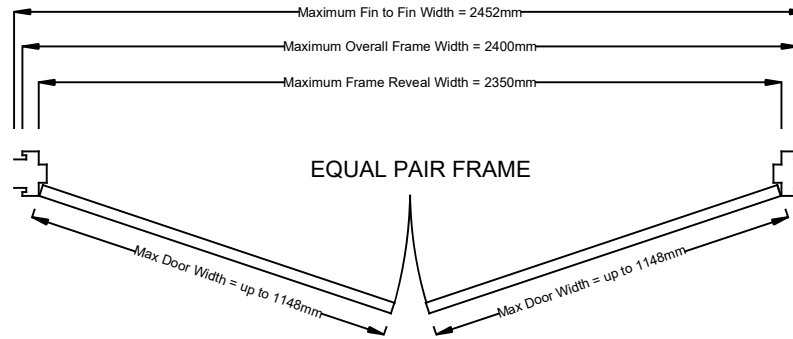

Overall Frame Height: up to 2400mm  
 Overall Frame Width: up to 2400mm