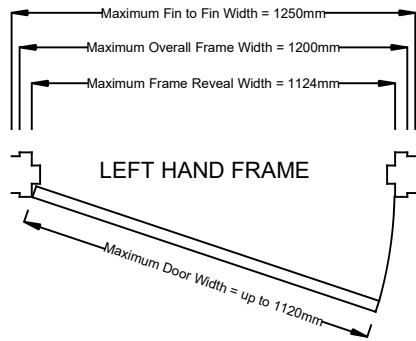

Overall Frame Height: up to 2400mm
Overall Frame Width: up to 1200mm
Strike: Universal

Taylor's Doors & Frames Pty Ltd

20 Orchard Road
 Brookvale NSW 2100
 Ph: + 61 2 9905 1222
 Email: admin@taylorsdoors.com.au

General Notes:

NOT TO SCALE

www.taylorsdoors.com.au

Drawn By: Peter Mole

Date: 23rd April 2015

Drawing ID: 24001200ElevationPF

Sheet:

1 of 1