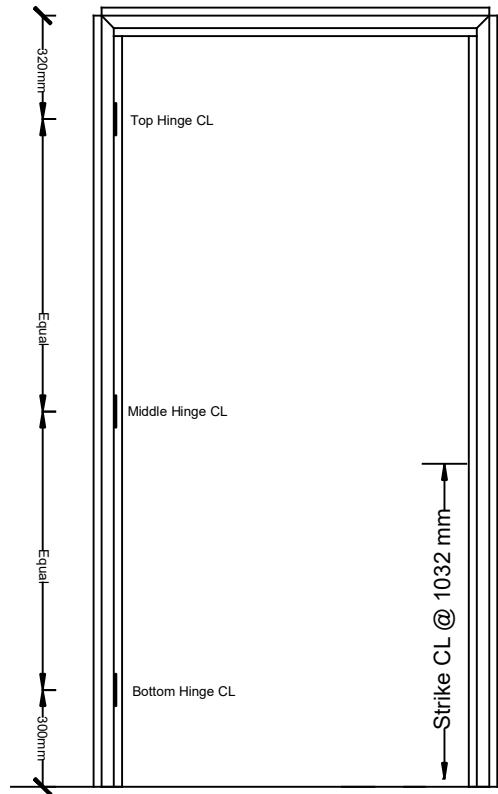

Overall Frame Height: up to 2400mm
Overall Frame Width: up to 1200mm
Strike: Universal

Taylor's Doors & Frames Pty Ltd

20 Orchard Road
 Brookvale NSW 2100
 Ph: + 61 2 9905 1222
 Email: admin@taylorsdoors.com.au

General Notes:

NOT TO SCALE

www.taylorsdoors.com.au

Drawn By: Peter Mole

Date: 23rd April 2015

Drawing ID: 24001200ElevationPF

Sheet:

1 of 1