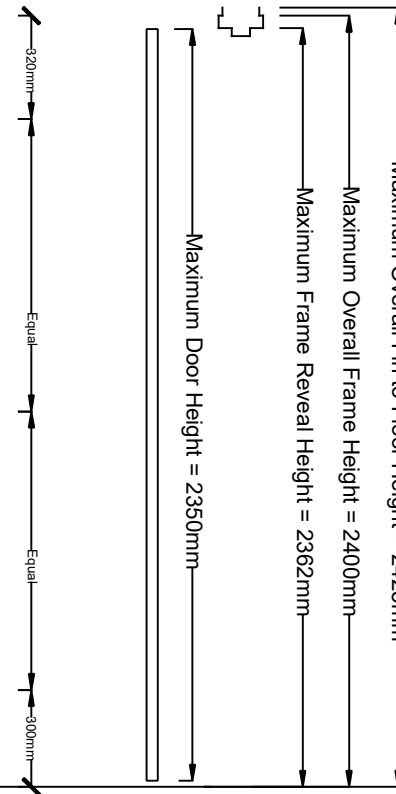

Overall Frame Height: up to 2400mm
Overall Frame Width: up to 1200mm
Strike: Universal

Taylor's Doors & Frames Pty Ltd

20 Orchard Road
 Brookvale NSW 2100
 Ph: + 61 2 9905 1222
 Email: admin@taylorsdoors.com.au

General Notes:

NOT TO SCALE

www.taylorsdoors.com.au

Drawn By: Peter Mole

Date: 23rd April 2015

Drawing ID: 24001200ElevationPF

Sheet:

1 of 1