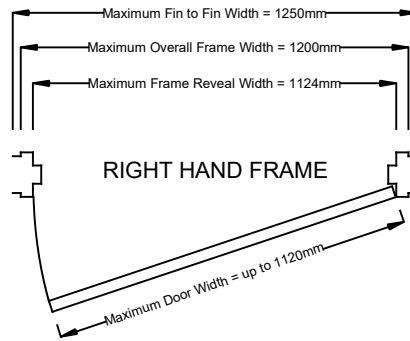

Overall Frame Height: up to 2400mm
Overall Frame Width: up to 1200mm
Strike: Universal

Taylor's Doors & Frames Pty Ltd

20 Orchard Road
 Brookvale NSW 2100
 Ph: + 61 2 9905 1222
 Email: admin@taylorsdoors.com.au

General Notes:

NOT TO SCALE

www.taylorsdoors.com.au

Drawn By: Peter Mole

Date: 23rd April 2015

Drawing ID: 24001200ElevationPF

Sheet:

1 of 1